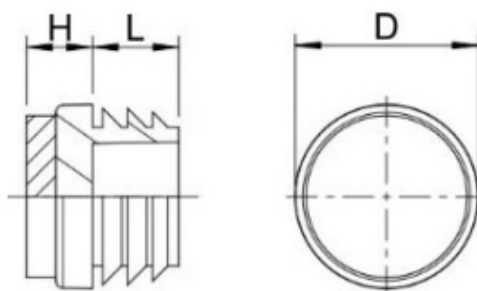

PRODUCT SHEET

Description:

Insert Glide For Round Tubes, Diam 15mm, PE, Black

Item number:

10.02.040-0

Units	Box	Carton	HS Code	Barcode
Pcs.	1	1000	3901908099	 5704866006842

D	H	L
14,0	4,0	9,3
15,0	4,0	9,6
19,0	4,1	11,0
20,0	4,0	12,0
22,0	4,0	11,8
25,0	5,0	11,8
30,0	5,0	14,0
35,0	5,0	14,3
40,0	5,0	11,7
42,0	5,0	11,5
50,0	5,2	16,0